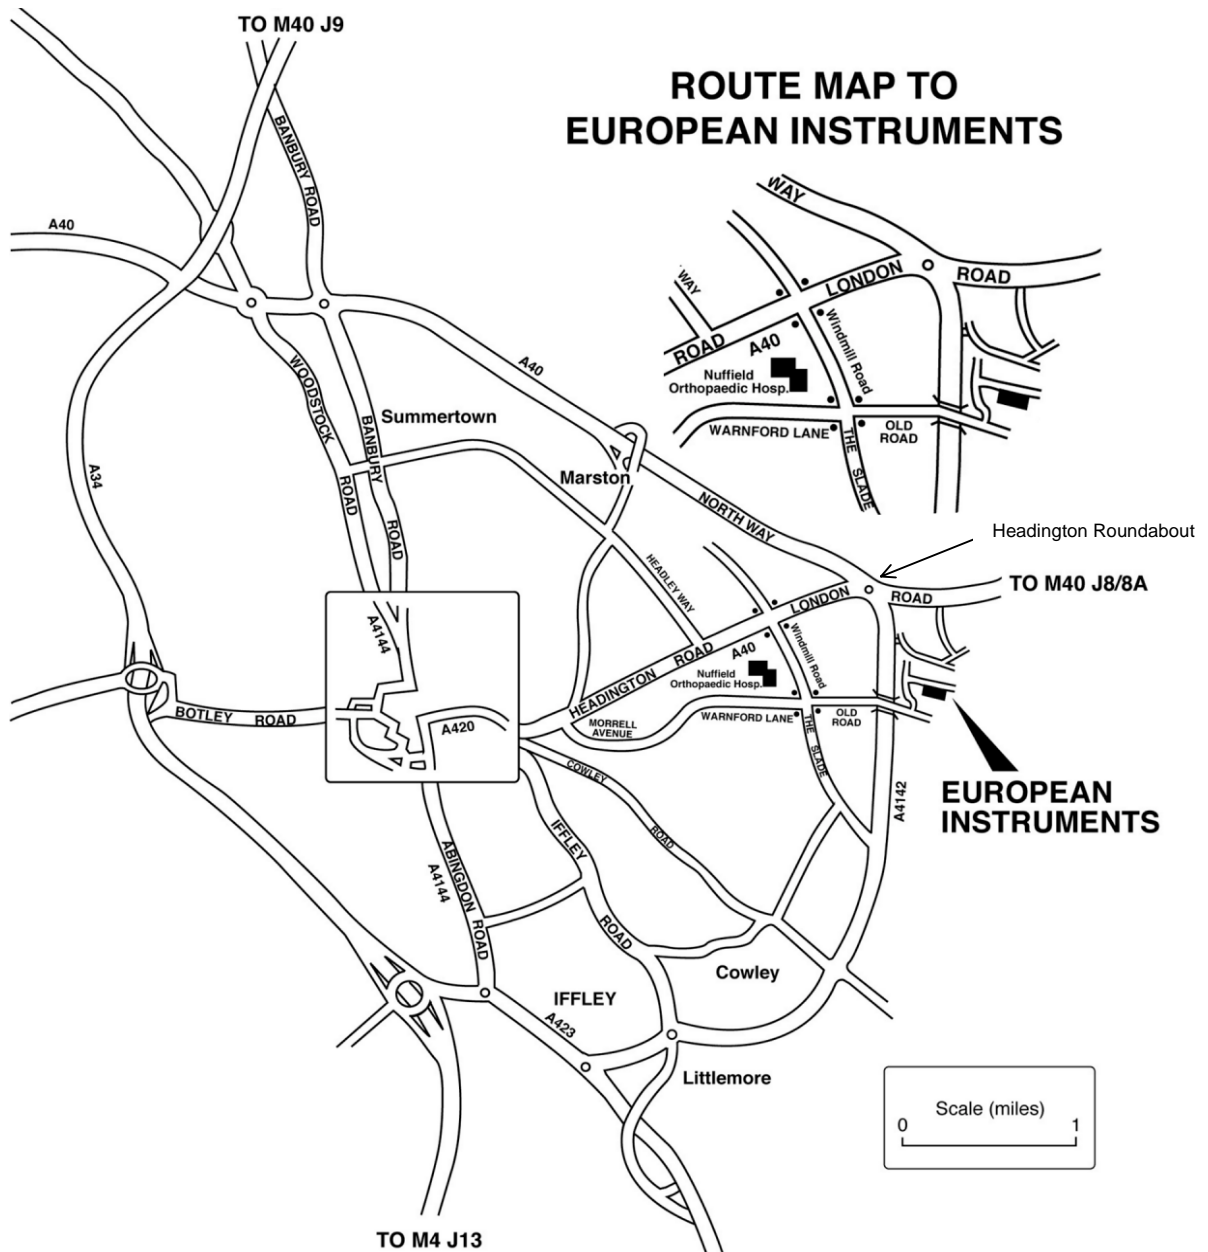

# How To Find Us

## Directions:

From all directions proceed to the Headington roundabout and take the London Road exit towards Oxford city centre. After about one mile turn left at the traffic lights into Windmill Road and continue until the next set of lights and turn left into Old Road. Proceed along this road for 0.5 mile over some speed humps, after you cross a bridge take the first left into Shotover Kilns and follow the road around to the left and when you see our sign turn right into our car park