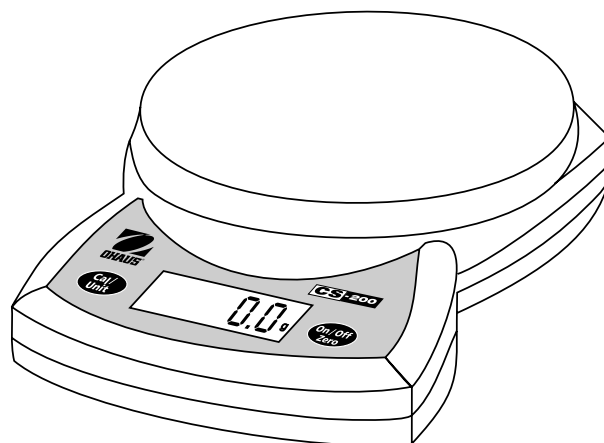

T H E

O H A U S C O M P A C T S C A L E

portable electronic balances

Ohaus Compact Scales are ideal when cost matters and dependable results are a must. These uniquely designed scales have a wide variety of applications, more than any other scale in their class. The three portable models range in capacities from 200 g to 5000 g, and are perfect for use in light production, in the field, the kitchen, the office, and more. Easy operation, long battery life, and great performance make Compact Scales a truly remarkable value.

- Sleek, low profile design
- Large high contrast display
- Energy-saving auto shut-off feature
- Battery or AC powered
- Rugged plastic construction

Ohaus Compact Scale series

Portable Electronic Balances

Item Number	CS200	CS2000	CS5000
Capacity (g)	200	2000	5000
Readability (g)	0.1	1.0	2.0
Repeatability (Std. dev.) (g)	0.1	1.0	2.0
Linearity (g)	±0.1	±1.0	±2.0
Weighing units	g, lb:oz		
Zero range	To capacity by subtraction		
Stabilization time	3 seconds		
Optimum operating temp.	18 – 25 °C		
Power requirements	3-AA alkaline batteries (included) or optional AC adapter		
Calibration	digital calibration from keypad		
Auto shut-off	5 minutes no activity (battery operation only)		
Display (mm)	LCD (11)		
Pan size (L x W) (mm)	146 x 133		
Dimensions (L x W x H) (mm)	193 x 135 x 39		
Net Weight (kg)	0.47		

Standard Features

Low battery indicator, overload and underload indicators, auto shut-off, rugged plastic construction, tactile feedback keypad.

Accessories

1050 ml capacity bowl, AC adapter, stainless steel pan cover, calibration masses.